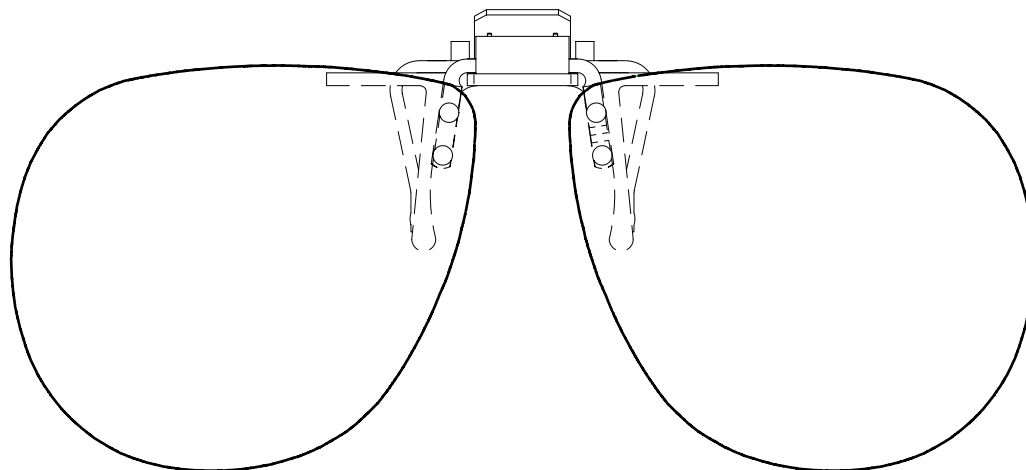

ISOLATE YOUR EYES
COCOONS®

Use the shape illustrations below to find the Cocoons Flip-Up clip size that will most accurately fit your prescription glasses. To use the fitting guide, print out this form at 100% actual size and then place your prescription glasses face down on each shape to determine which one will most accurately match your eyewear.

SQR 56

AVI 58