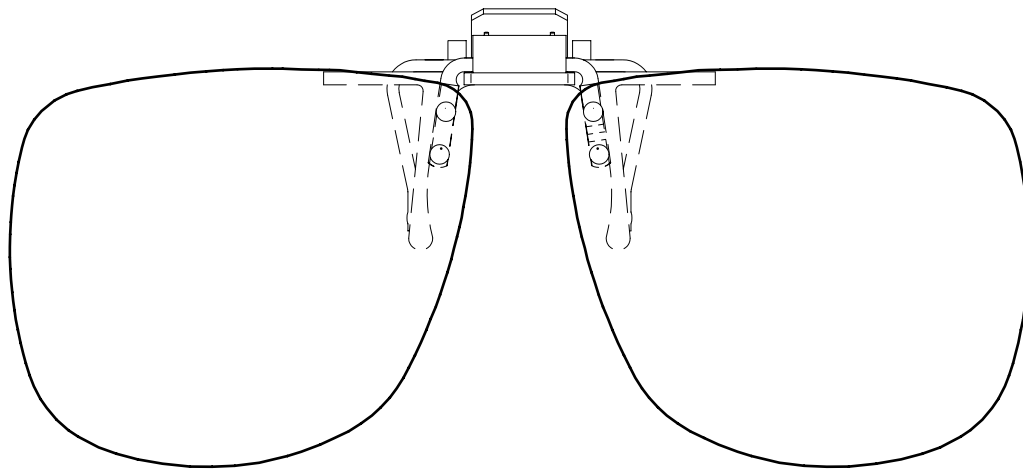

ISOLATE YOUR EYES
COCOONS®

Use the shape illustrations below to find the Cocoons Flip-Up clip size that will most accurately fit your prescription glasses. To use the fitting guide, print out this form at 100% actual size and then place your prescription glasses face down on each shape to determine which one will most accurately match your eyewear.

SQR 56

AVI 58